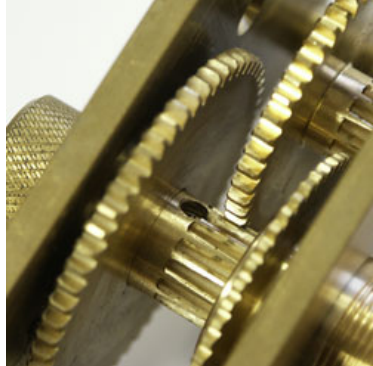

Good Directions

Designers & Manufacturers of Architectural Features

Clock Hands

Top: Gilded hand against a dial
Bottom left: Hand being ribbed
Bottom middle: Hand ribbed ready for spraying
Bottom right: Gold leaf being applied to the hand

Clock Hands - Page 1