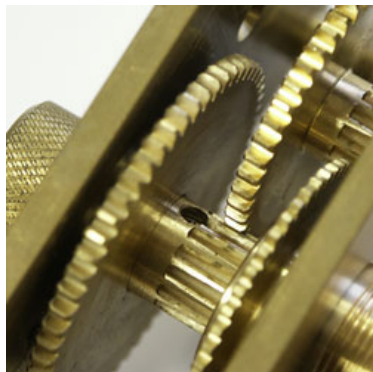

# Good Directions

Designers & Manufacturers of Architectural Features

Ogee Drum Clocks