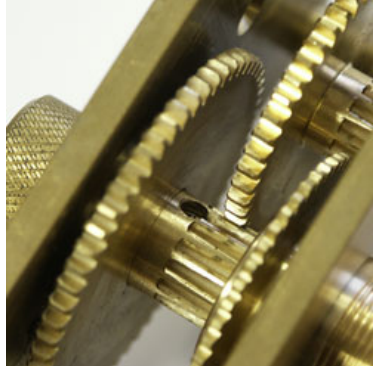

# Good Directions

Designers & Manufacturers of Architectural Features

**Ogee Bezel Clocks**