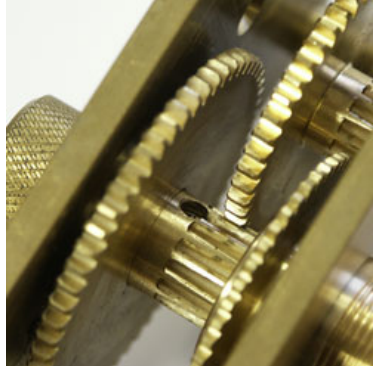

Good Directions

Designers & Manufacturers of Architectural Features

Bull Nose Drum Clocks