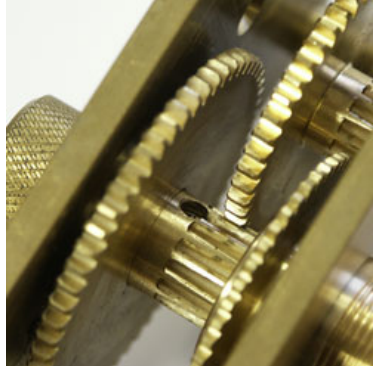

Good Directions

Designers & Manufacturers of Architectural Features

Belgravia Drum Clocks